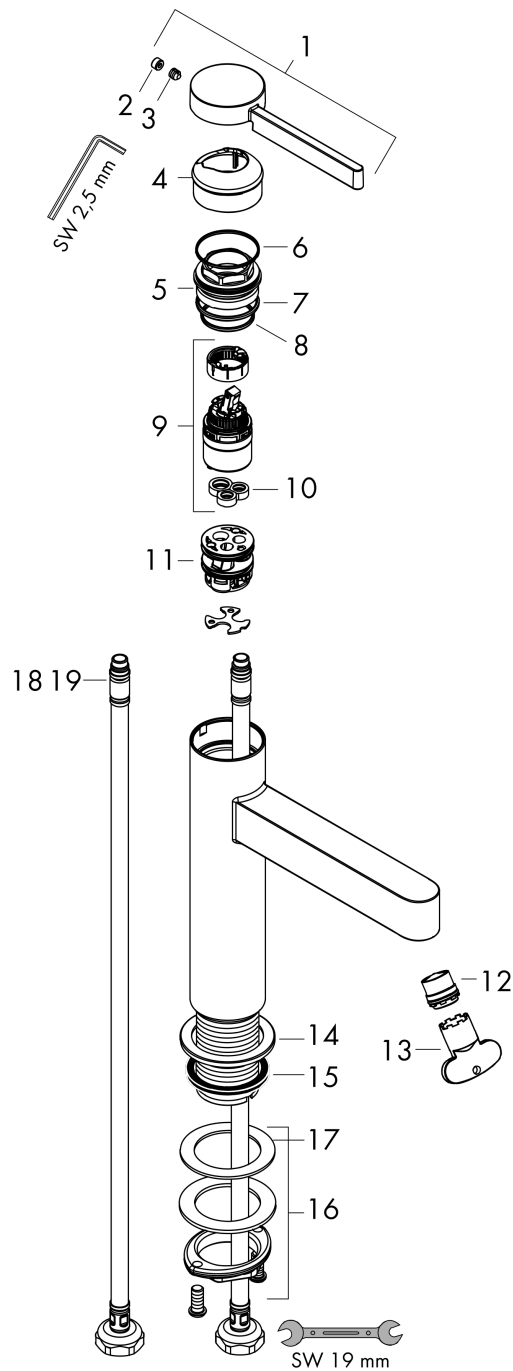

Finoris

Single lever basin mixer 110 with push-open waste set

Surfaces: **Chrome** Article Number: **76023000**

Description

product features

- consists of: single lever basin mixer, waste set
- ComfortZone 110
- projection: 139 mm
- spout height: 113 mm
- spray type: laminar spray
- maximum flow rate at 3 bar: 5 l/min
- ceramic cartridge
- temperature limitation adjustable
- suitable for continuous flow water heaters
- push-open waste set G 1¼
- material waste set: metal
- connection type: G ¾ connections
- connection dimension: DN15

Technology

Design awards

reddot winner 2021

Certificates

Product image

Scale drawing

Finoris
Single lever basin mixer 110 with push-open waste set
 Surfaces: **Chrome** Article Number: **76023000**

Flowchart

Finoris
Single lever basin mixer 110 with push-open waste set
 Surfaces: **Chrome** Article Number: **76023000**

Exploded Drawing

Year of production: >06/21

Finoris**Single lever basin mixer 110 with push-open waste set**Surfaces: **Chrome** Article Number: **76023000****Spare part list**

Year of production: >06/21

Pos.	Description	Article Number	Price	PU
1	handle	94266000	€ 57,12	1
2	screw cover	93735460	€ 8,45	1
3	hollow set screw M5x5	98446000	€ 3,21	1
4	flange	93737000	€ 35,94	1
5	nut	92926000	€ 13,92	1
6	O-ring 30x1,5	98433000	€ 3,21	1
7	O-ring 29x2	98391000	€ 3,21	1
8	O-ring 25x1,5	98146000	€ 3,21	1
9	cartridge, assy	93760000	€ 86,16	1
10	seal	93383000	€ 11,31	1
11	adapter for cartridge	98866000	€ 28,20	1
12	spray former	93973000	€ 22,37	1
13	special tool	98987000	€ 8,45	1
14	escutcheon	94265000	€ 18,33	1
15	flat seal	98749000	€ 5,24	1
16	fixing set (Ø 32)	13961000	€ 22,37	1
17	lever collar	97548000	€ 3,21	1
18	connection hose 600 mm M8x0,75 G3/8	96556000	€ 22,37	1
19	O-ring 6,6x1,6	93019000	€ 3,21	1
a	push-open waste set	50100000	-	1
b	fixation extension 35 mm	13898000	€ 70,57	1