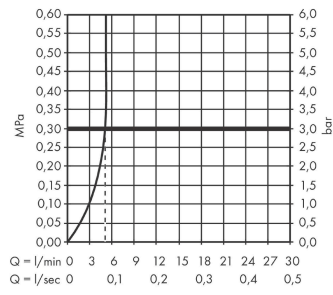

Finoris

Single lever basin mixer 110 with push-open waste set

Surfaces: **Chrome** Article Number: **76023000**

Description

product features

- consists of: single lever basin mixer, waste set
- ComfortZone 110
- projection: 139 mm
- spout height: 113 mm
- spray type: laminar spray
- maximum flow rate at 3 bar: 5 l/min
- ceramic cartridge
- temperature limitation adjustable
- suitable for continuous flow water heaters
- push-open waste set G 1¼
- material waste set: metal
- connection type: G ¾ connections
- connection dimension: DN15

Technology

Design awards

reddot winner 2021

Certificates

Product image

Scale drawing

Finoris
Single lever basin mixer 110 with push-open waste set
 Surfaces: **Chrome** Article Number: **76023000**

Flowchart