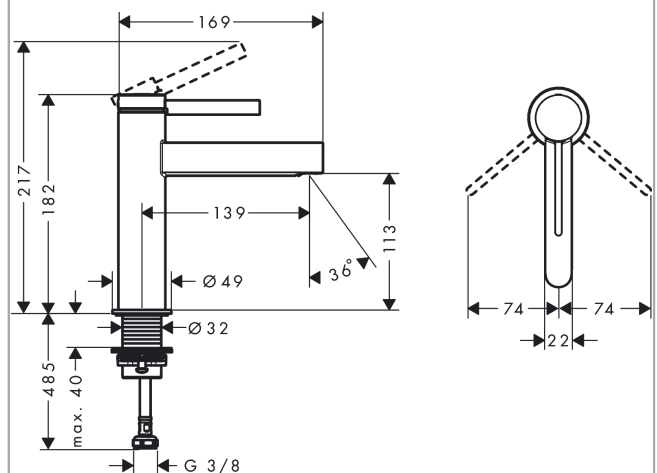

Finoris

Single lever basin mixer 110 with push-open waste set

Surfaces: **Chrome** Article Number: **76023000**

Description

product features

- consists of: single lever basin mixer, waste set
- ComfortZone 110
- projection: 139 mm
- spout height: 113 mm
- spray type: laminar spray
- maximum flow rate at 3 bar: 5 l/min
- ceramic cartridge
- temperature limitation adjustable
- suitable for continuous flow water heaters
- push-open waste set G 1¼
- material waste set: metal
- connection type: G ¾ connections
- connection dimension: DN15

Technology

Design awards

reddot winner 2021

Certificates

Product image

Scale drawing

Finoris
Single lever basin mixer 110 with push-open waste set
 Surfaces: **Chrome** Article Number: **76023000**

Flowchart

Finoris
Single lever basin mixer 110 with push-open waste set
 Surfaces: **Chrome** Article Number: **76023000**

Exploded Drawing

Year of production: >06/21

Finoris**Single lever basin mixer 110 with push-open waste set**Surfaces: **Chrome** Article Number: **76023000****Spare part list**

Year of production: >06/21

Pos.	Description	Article Number	Price	PU
1	handle	94266000	€ 57,12	1
2	screw cover	93735460	€ 8,45	1
3	hollow set screw M5x5	98446000	€ 3,21	1
4	flange	93737000	€ 35,94	1
5	nut	92926000	€ 13,92	1
6	O-ring 30x1,5	98433000	€ 3,21	1
7	O-ring 29x2	98391000	€ 3,21	1
8	O-ring 25x1,5	98146000	€ 3,21	1
9	cartridge, assy	93760000	€ 86,16	1
10	seal	93383000	€ 11,31	1
11	adapter for cartridge	98866000	€ 28,20	1
12	spray former	93973000	€ 22,37	1
13	special tool	98987000	€ 8,45	1
14	escutcheon	94265000	€ 18,33	1
15	flat seal	98749000	€ 5,24	1
16	fixing set (Ø 32)	13961000	€ 22,37	1
17	lever collar	97548000	€ 3,21	1
18	connection hose 600 mm M8x0,75 G3/8	96556000	€ 22,37	1
19	O-ring 6,6x1,6	93019000	€ 3,21	1
a	push-open waste set	50100000	-	1
b	fixation extension 35 mm	13898000	€ 70,57	1